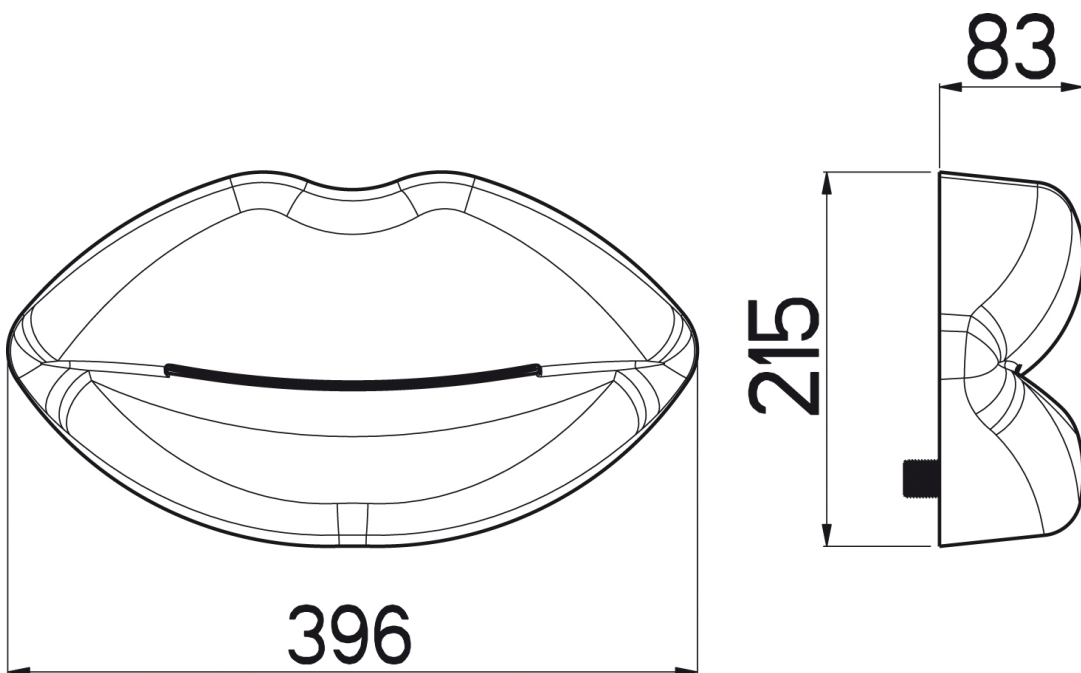

Shower heads

LIPS CASCADE SHOWER HEAD - RED

BLS.001.RRN

- Outstanding contemporary design
- Dimensions: 215 x 82.5 mm
- Cascade spray with intelligent water distribution
- Standard connection G1/2 for easy installation (NPT available)
- 16L/Min flow limiter
- Red

Color:

Red