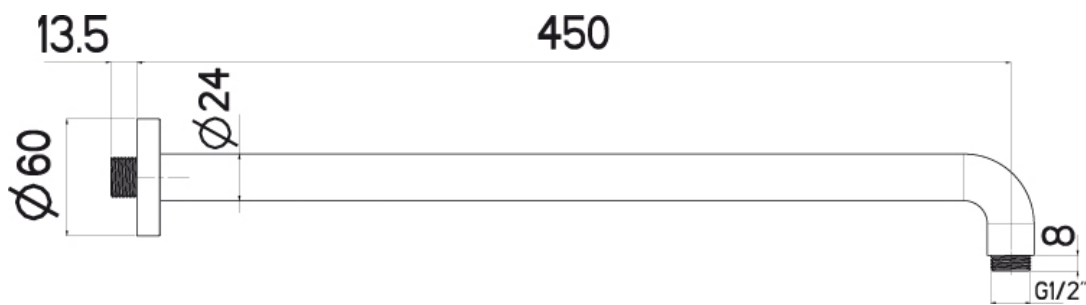

Shower arms

XL 24 450 MM SHOWER ARM

A48.B45.000.05N

- 450 mm
- Ø 24 mm
- 90°
- Suitable for all Nikles shower heads except A5005N model
- Chrome-plated brass

Color:
Chrome