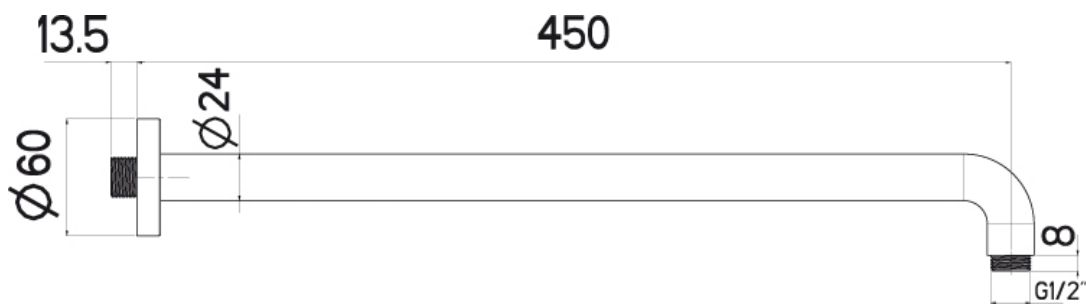

Shower arms

**XL 24 450 MM SHOWER ARM**

**A48.B45.000.05N**

- 450 mm
- Ø 24 mm
- 90°
- Suitable for all Nikles shower heads except A5005N model
- Chrome-plated brass

**Color:**  
Chrome