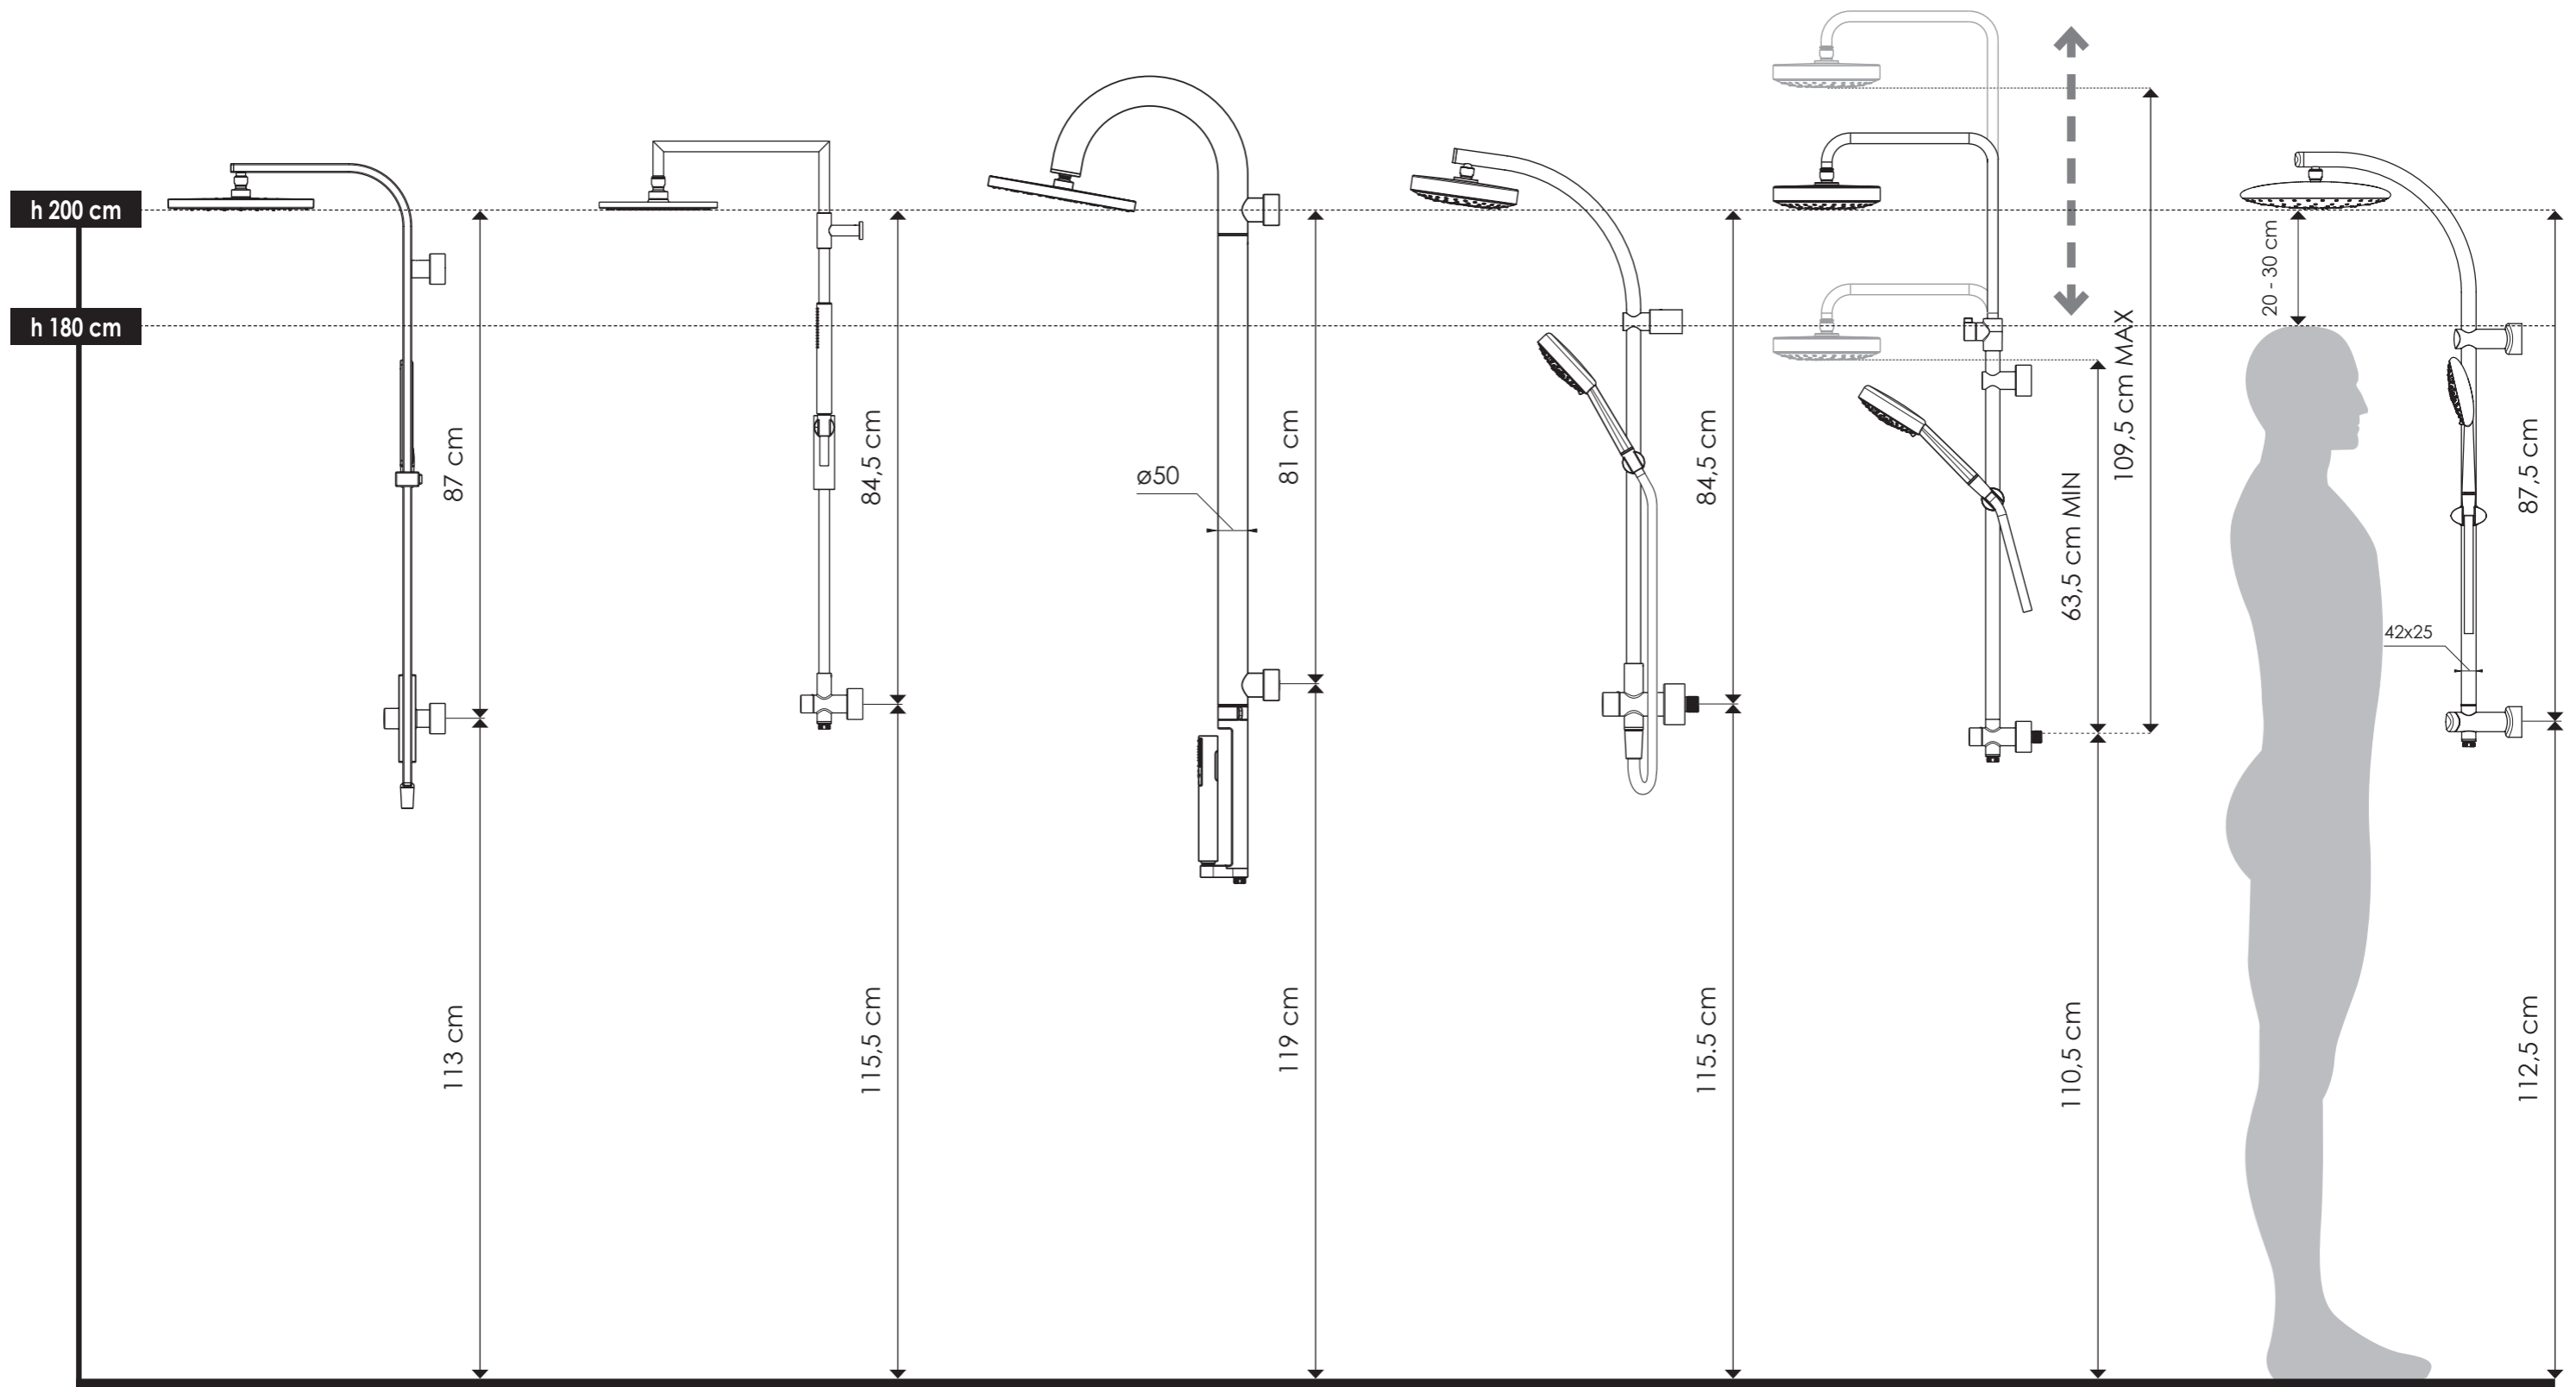

System Pure

System Style

System 50

System 24-System 18

System Telescopico

System Space

Recommended height - *Empfohlene Montagehöhe* - Hauteur de montage recommandé - *Altezza di montaggio raccomandata*