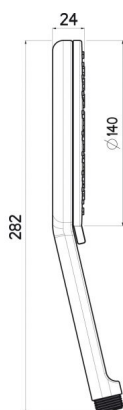

HAND SHOWER PURE 140 SOFT DUO AIRDROP©

ADDITIONAL INFORMATION

Color Chrome

Size 140mm

UGS : B1805QDN

Catégories : [Hand Showers](#), [Pure](#)

Mots clés: [Airdrop](#), [Click Position System](#), [Easy-to-clean](#)

PRODUCT IMAGES

PRODUCT IMAGES

PRODUCT DESCRIPTION

B1805QDN

- Ultra slim design
- Rounded edges
- Design chrome spray plate
 - Ø 140 mm
- Airdrop© technology - with patented air/water mixing system assuring a soft and refreshing shower
 - 2 adjustable sprays: rain and Booster massage functions
 - Click-Position System
 - Nikles "Easy-to-Clean" technology
 - Energy saving
 - 12 l./min. flow limiter

ADDITIONAL INFORMATION

Color	Chrome
Size	140mm