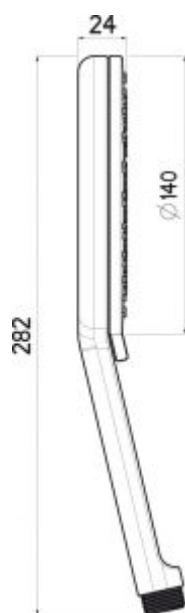

HAND SHOWER PURE 140 SOFT DUO AIRDROP©

ADDITIONAL INFORMATION

Color Chrome

Size 140mm

UGS : B1805QDN

Catégories : [Hand Showers](#), [Pure](#)

Mots clés: [Airdrop](#), [Click Position System](#), [Easy-to-clean](#)

PRODUCT IMAGES

PRODUCT IMAGES

PRODUCT DESCRIPTION

B1805QDN

- Ultra slim design
- Rounded edges
- Design chrome spray plate
 - Ø 140 mm
- Airdrop© technology - with patented air/water mixing system assuring a soft and refreshing shower
 - 2 adjustable sprays: rain and Booster massage functions
 - Click-Position System
 - Nikles "Easy-to-Clean" technology
 - Energy saving
 - 12 l./min. flow limiter

ADDITIONAL INFORMATION

Color	Chrome
Size	140mm