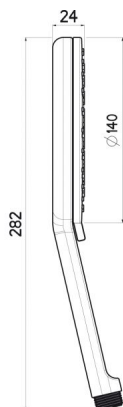

HAND SHOWER PURE 140 SOFT DUO AIRDROP©

ADDITIONAL INFORMATION

Color Chrome

Size 140mm

UGS : B1805QDN

Catégories : [Hand Showers](#), [Pure](#)

Mots clés: [Airdrop](#), [Click Position System](#), [Easy-to-clean](#)

PRODUCT IMAGES

PRODUCT IMAGES

PRODUCT DESCRIPTION

B1805QDN

- Ultra slim design
- Rounded edges
- Design chrome spray plate
 - Ø 140 mm
- Airdrop© technology - with patented air/water mixing system assuring a soft and refreshing shower
 - 2 adjustable sprays: rain and Booster massage functions
 - Click-Position System
 - Nikles "Easy-to-Clean" technology
 - Energy saving
 - 12 l./min. flow limiter

ADDITIONAL INFORMATION

Color	Chrome
Size	140mm