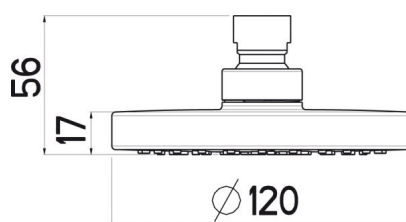

PRODUCT IMAGES

PURE 120 SHOWER HEAD

ADDITIONAL INFORMATION

Color Chrome

Size 120mm

UGS : B3505N

Catégories : [Head Showers](#), [Pure](#)

Mots clés: [Easy-to-clean](#)

PRODUCT IMAGES

PRODUCT DESCRIPTION

B3505N

- Ultra slim design
- Minimalistic, timeless, clean design

- Design chrome spray plate
 - Ø 120 mm
- Airdrop© technology - with patented air/water mixing system assuring a soft and refreshing shower
 - Nikles "Easy-to-Clean" technology
 - Energy saving
 - 12 l./min. flow limiter
 - Adjustable
 - Without shower arm

ADDITIONAL INFORMATION

| | |
|--------------|--------|
| Color | Chrome |
| Size | 120mm |