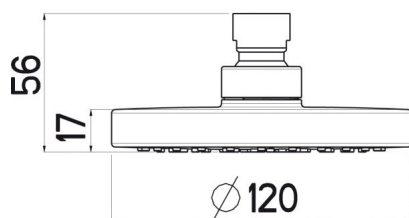

PRODUCT IMAGES

PURE 120 SHOWER HEAD

ADDITIONAL INFORMATION

Color Chrome

Size 120mm

UGS : B3505N

Catégories : [Head Showers](#), [Pure](#)

Mots clés: [Easy-to-clean](#)

PRODUCT IMAGES

PRODUCT DESCRIPTION

B3505N

- Ultra slim design
- Minimalistic, timeless, clean design

- Design chrome spray plate
 - Ø 120 mm
- Airdrop© technology - with patented air/water mixing system assuring a soft and refreshing shower
 - Nikles "Easy-to-Clean" technology
 - Energy saving
 - 12 l./min. flow limiter
 - Adjustable
 - Without shower arm

ADDITIONAL INFORMATION

| | |
|--------------|--------|
| Color | Chrome |
| Size | 120mm |