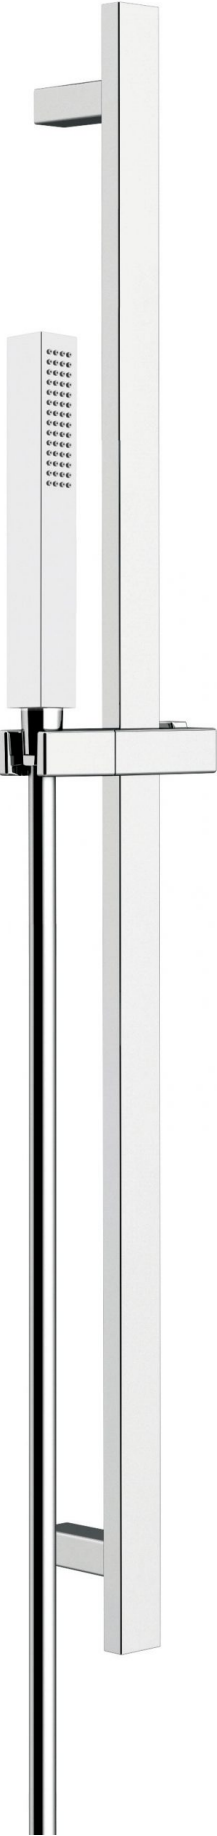

SHOWER KIT MINI PURE

ADDITIONAL INFORMATION

Color

Chrome

UGS : A781.00.481.05N

Catégories : [Shower Kits](#)

Mots clés: [Easy-to-clean](#)

PRODUCT IMAGES

PRODUCT IMAGES

PRODUCT DESCRIPTION

A781.00.431.05N

Hand shower:

- Straight, clean, smooth, cylindrical design
 - Ø 30 x 200 mm
- Wide angle spray plate
- Nikles "Easy-to-Clean" technology
 - Energy saving
 - 12 l./min. flow limiter

Slide bar:

- Pure 90 cm
- Flat, minimalist, timeless, clean design
 - 90 cm
- Ergonomic slider with comfortable click-position system

- High resistance slide bar
- Nikles "Easy-to-Clean" technology
 - Easy installation
- **Shower hose:**
 - 150 cm hose
- Swivel connection EN 1113

ADDITIONAL INFORMATION

Color

Chrome