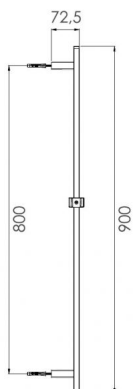

SHOWER KIT MINI PURE

ADDITIONAL INFORMATION

Color

Chrome

UGS : A781.00.481.05N

Catégories : [Shower Kits](#)

Mots clés: [Easy-to-clean](#)

PRODUCT IMAGES

PRODUCT IMAGES

PRODUCT DESCRIPTION

A781.00.431.05N

Hand shower:

- Straight, clean, smooth, cylindrical design
 - Ø 30 x 200 mm
- Wide angle spray plate
- Nikles "Easy-to-Clean" technology
 - Energy saving
 - 12 l./min. flow limiter

Slide bar:

- Pure 90 cm
- Flat, minimalist, timeless, clean design
 - 90 cm
- Ergonomic slider with comfortable click-position system

- High resistance slide bar
- Nikles "Easy-to-Clean" technology
 - Easy installation
- **Shower hose:**
 - 150 cm hose
- Swivel connection EN 1113