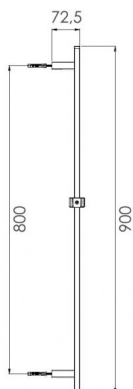

SHOWER KIT MINI PURE

ADDITIONAL INFORMATION

Color

Chrome

UGS : A781.00.481.05N

Catégories : [Shower Kits](#)

Mots clés: [Easy-to-clean](#)

PRODUCT IMAGES

PRODUCT IMAGES

PRODUCT DESCRIPTION

A781.00.431.05N

Hand shower:

- Straight, clean, smooth, cylindrical design
 - Ø 30 x 200 mm
- Wide angle spray plate
- Nikles "Easy-to-Clean" technology
 - Energy saving
 - 12 l./min. flow limiter

Slide bar:

- Pure 90 cm
- Flat, minimalist, timeless, clean design
 - 90 cm
- Ergonomic slider with comfortable click-position system

- High resistance slide bar
- Nikles "Easy-to-Clean" technology
 - Easy installation
- **Shower hose:**
 - 150 cm hose
- Swivel connection EN 1113