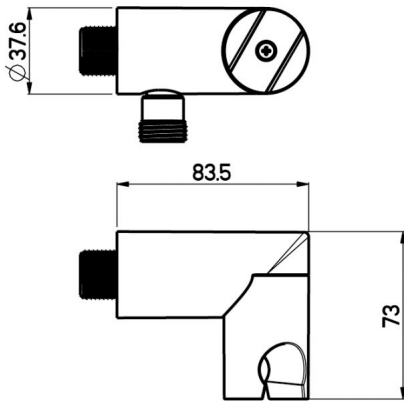

WALL BRACKET SWIVEL TECHNO WITH BUILT-IN WATER ELBOW

ADDITIONAL INFORMATION

Color

Chrome

UGS : 297205N

Catégories : [Accessoires](#)

PRODUCT IMAGES

PRODUCT IMAGES

PRODUCT DESCRIPTION

297205N

Nikles wall bracket Techno 1/2"

ADDITIONAL INFORMATION

Color

Chrome