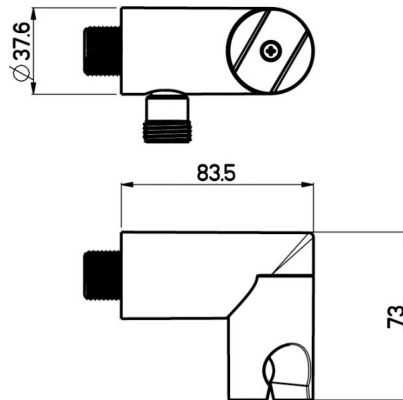

WALL BRACKET SWIVEL TECHNO WITH BUILT-IN WATER ELBOW

ADDITIONAL INFORMATION

Color

Chrome

UGS : 297205N

Catégories : [Accessoires](#)

PRODUCT IMAGES

PRODUCT IMAGES

PRODUCT DESCRIPTION

297205N

Nikles wall bracket Techno 1/2"

ADDITIONAL INFORMATION

Color

Chrome