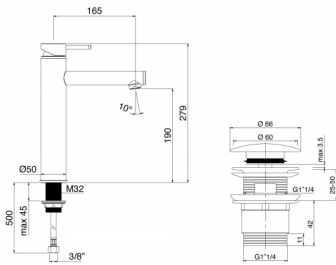

PRODUCT IMAGES