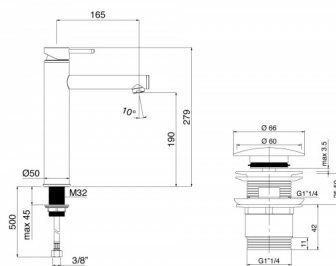

## PRODUCT DESCRIPTION

- Spout projection 190 mm
- Spout height 165 mm
  - Flow rate: 12l/min
  - With drainage
- Connection hose length 500 mm
  - Matte black