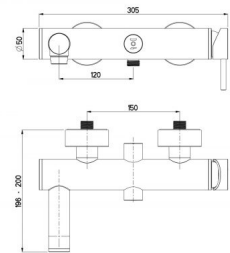

PRODUCT DESCRIPTION

FBH.01.001.51N

- Bath faucet
- Spout Length 100 mm
- Flow rate: 12l/min
- Carbon

ADDITIONAL INFORMATION

Color

Chrome