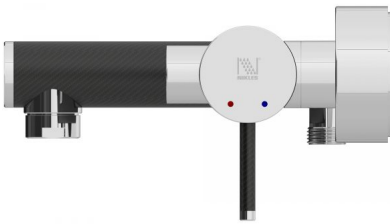

PRODUCT IMAGES

BATH FAUCET ARCHITECT CARBON

ADDITIONAL INFORMATION

Color

Chrome

SKU: FBH.01.001.51N

Categories: [Faucets](#)

PRODUCT IMAGES

PRODUCT DESCRIPTION

FBH.01.001.51N

- Bath faucet
- Spout Length 100 mm
- Flow rate: 12l/min
- Carbon

ADDITIONAL INFORMATION

Color

Chrome