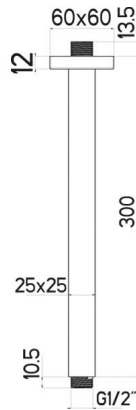

CEILING ARM QUADRO 300 MM

ADDITIONAL INFORMATION

Color Chrome

Size 300mm

SKU: A46.C30.000.05N

Categories: [Shower Arms](#)

PRODUCT IMAGES

PRODUCT IMAGES

PRODUCT DESCRIPTION

A46.C30.000.05N

- Square design
 - 300 mm
 - 25 mm x 25 mm
- Suitable for all Nikles shower heads except A5005N model

ADDITIONAL INFORMATION

Color	Chrome
Size	300mm