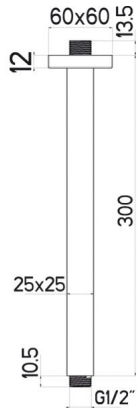

CEILING ARM QUADRO 300 MM

ADDITIONAL INFORMATION

Color Chrome

Size 300mm

SKU: A46.C30.000.05N

Categories: [Shower Arms](#)

PRODUCT IMAGES

PRODUCT IMAGES

PRODUCT DESCRIPTION

A46.C30.000.05N

- Square design
 - 300 mm
 - 25 mm x 25 mm
- Suitable for all Nikles shower heads except A5005N model

ADDITIONAL INFORMATION

Color	Chrome
Size	300mm