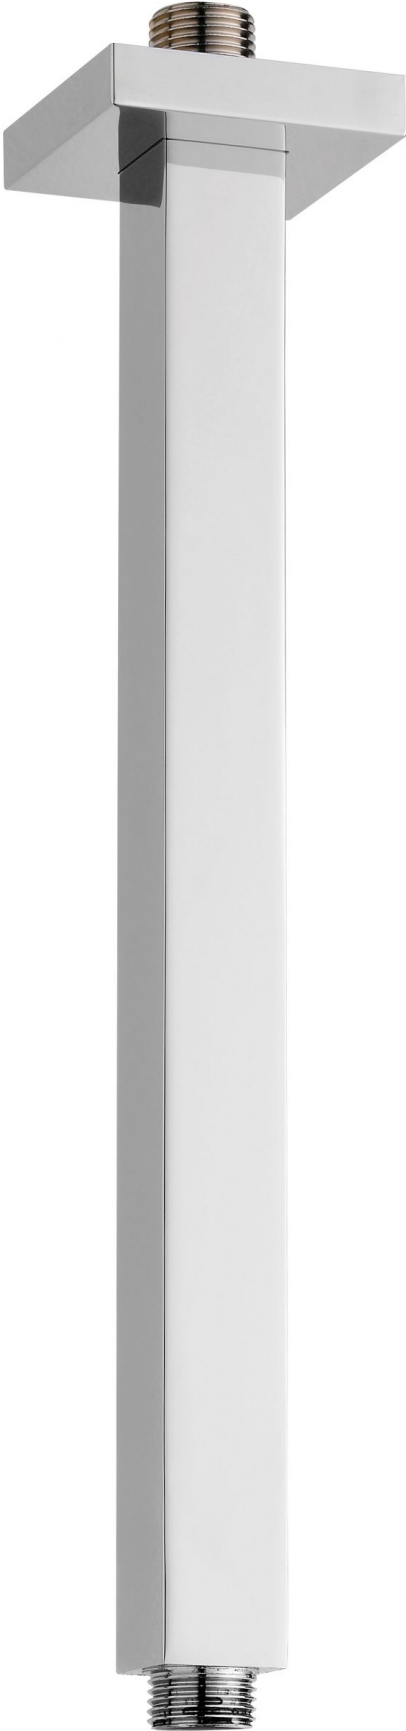

CEILING ARM QUADRO 300 MM

ADDITIONAL INFORMATION

Color Chrome

Size 300mm

SKU: A46.C30.000.05N

Categories: [Shower Arms](#)

PRODUCT IMAGES

PRODUCT IMAGES

PRODUCT DESCRIPTION

A46.C30.000.05N

- Square design
 - 300 mm
 - 25 mm x 25 mm
- Suitable for all Nikles shower heads except A5005N model

ADDITIONAL INFORMATION

Color	Chrome
Size	300mm