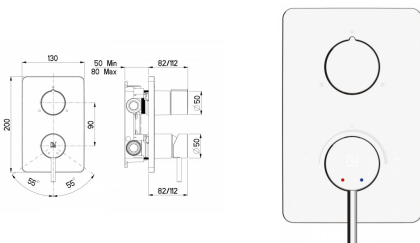

CONCEALED MIXER QUADRO 3 WAYS CHROME

ADDITIONAL INFORMATION

Color

Chrome

SKU: B61R.001.05N

Categories: [Faucets](#)

Tags: [Single Lever](#)

PRODUCT IMAGES

PRODUCT IMAGES

PRODUCT DESCRIPTION

- 130x200mm
- Single lever concealed mixer
 - 3-ways diverter
 - Chrome-plated

ADDITIONAL INFORMATION

Color

Chrome