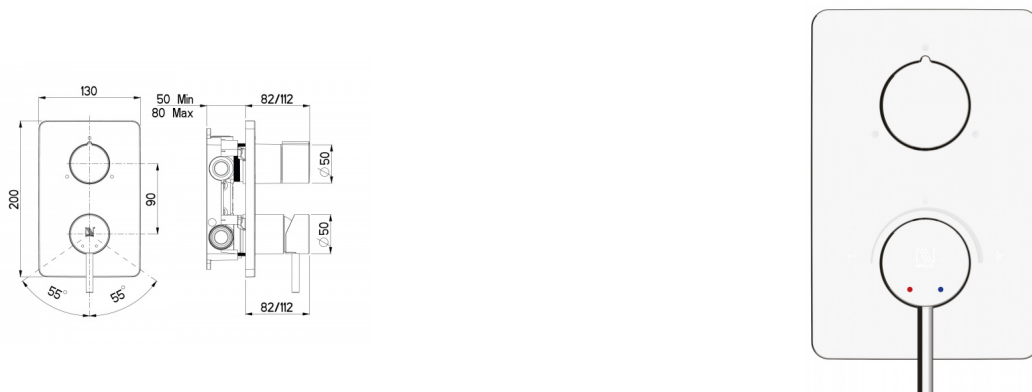

CONCEALED MIXER QUADRO 3 WAYS CHROME

ADDITIONAL INFORMATION

Color

Chrome

SKU: B61R.001.05N

Categories: [Faucets](#)

Tags: [Single Lever](#)

PRODUCT IMAGES

PRODUCT IMAGES

PRODUCT DESCRIPTION

- 130x200mm
- Single lever concealed mixer
 - 3-ways diverter
 - Chrome-plated

ADDITIONAL INFORMATION

Color

Chrome