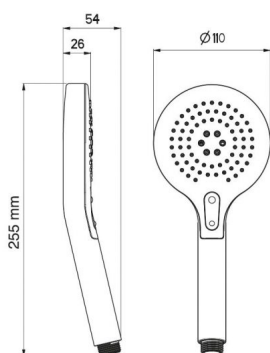

HAND SHOWER AVANTI 110 DUO

ADDITIONAL INFORMATION

Color

Chrome

Size

110mm

SKU: BS2105QDN

Categories: [Avanti](#), [Hand Showers](#)

Tags: [Easy-to-clean](#), [Push Button System](#)

PRODUCT IMAGES

PRODUCT IMAGES

PRODUCT DESCRIPTION

BS2105QDN

- Contemporary, organic design
 - Rounded edges
 - Design chrome spray plate
 - Ø 110 mm
- 2 adjustable sprays: rain and massage functions
 - Push-button-system
- Nikles "Easy-to-Clean" technology
 - Energy saving
 - 12 l./min. flow limiter

ADDITIONAL INFORMATION

Color	Chrome
Size	110mm