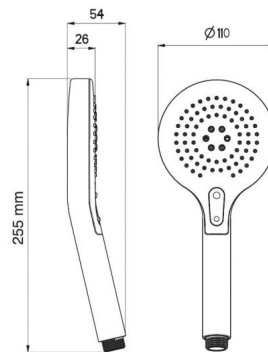

HAND SHOWER AVANTI 110 DUO

ADDITIONAL INFORMATION

Color

Chrome

Size

110mm

SKU: BS2105QDN

Categories: [Avanti](#), [Hand Showers](#)

Tags: [Easy-to-clean](#), [Push Button System](#)

PRODUCT IMAGES

PRODUCT IMAGES

PRODUCT DESCRIPTION

BS2105QDN

- Contemporary, organic design
 - Rounded edges
 - Design chrome spray plate
 - Ø 110 mm
- 2 adjustable sprays: rain and massage functions
 - Push-button-system
- Nikles "Easy-to-Clean" technology
 - Energy saving
 - 12 l./min. flow limiter

ADDITIONAL INFORMATION

Color	Chrome
Size	110mm