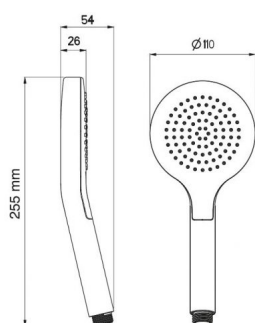

HAND SHOWER AVANTI 110 UNO CHROME / WHITE

ADDITIONAL INFORMATION

Color Chrome/ White

Size 110mm

SKU: BS2150N

Categories: [Avanti](#), [Hand Showers](#)

Tags: [Easy-to-clean](#)

PRODUCT IMAGES

PRODUCT IMAGES

PRODUCT DESCRIPTION

BS2150N

- Contemporary, organic design
 - Rounded edges
 - Design chrome spray plate
 - Ø 110 mm
- Nikles "Easy-to-Clean" technology
 - Energy saving
 - 12 l./min. flow limiter
 - Chrome / white

ADDITIONAL INFORMATION

Color Chrome/ White

Size 110mm