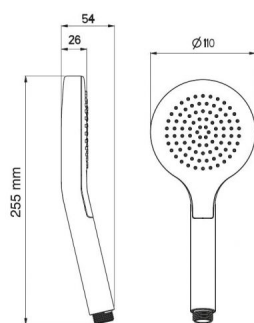

HAND SHOWER AVANTI 110 UNO CHROME / WHITE

ADDITIONAL INFORMATION

Color Chrome/ White

Size 110mm

SKU: BS2150N

Categories: [Avanti](#), [Hand Showers](#)

Tags: [Easy-to-clean](#)

PRODUCT IMAGES

PRODUCT IMAGES

PRODUCT DESCRIPTION

BS2150N

- Contemporary, organic design
 - Rounded edges
 - Design chrome spray plate
 - Ø 110 mm
- Nikles "Easy-to-Clean" technology
 - Energy saving
 - 12 l./min. flow limiter
 - Chrome / white

ADDITIONAL INFORMATION

Color Chrome/ White

Size 110mm