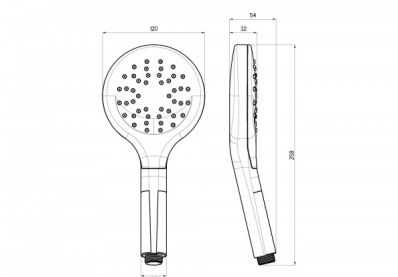

### ADDITIONAL INFORMATION

**Color** Chrome/ White

**Size** 120mm

**SKU:** BS2550N

**Categories:** [Avanti](#), [Hand Showers](#)

**Tags:** [Easy-to-clean](#)

## PRODUCT DESCRIPTION

- Minimalistic, timeless, clean design
  - Rounded edges
  - Design white spray plate
    - Ø 120 mm
- Nikles “Easy-to-Clean” technology
  - Energy saving
  - 9 l/min. flow limiter

## ADDITIONAL INFORMATION

<b>Color</b>	Chrome/ White
<b>Size</b>	120mm