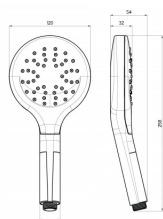

PRODUCT IMAGES