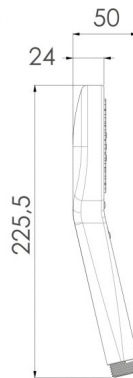

HAND SHOWER AVANTI 95 DUO

ADDITIONAL INFORMATION

Color Chrome

Size 95mm

SKU: BS2205QDN

Categories: [Avanti](#), [Hand Showers](#)

Tags: [Easy-to-clean](#), [Push Button System](#)

PRODUCT IMAGES

PRODUCT IMAGES

PRODUCT DESCRIPTION

BS2205QDN

- Ultra slim design
- Minimalistic, timeless, clean design
 - Ø 95 mm
- 2 adjustable sprays: rain and massage functions
 - Push-button System
- Nikles "Easy-to-Clean" technology
 - Energy saving
- 12 l./min. flow limiter

ADDITIONAL INFORMATION

Color

Chrome

Size

95mm