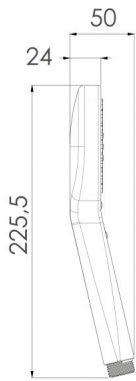

HAND SHOWER AVANTI 95 DUO

ADDITIONAL INFORMATION

Color Chrome

Size 95mm

SKU: BS2205QDN

Categories: [Avanti](#), [Hand Showers](#)

Tags: [Easy-to-clean](#), [Push Button System](#)

PRODUCT IMAGES

PRODUCT IMAGES

PRODUCT DESCRIPTION

BS2205QDN

- Ultra slim design
- Minimalistic, timeless, clean design
 - Ø 95 mm
- 2 adjustable sprays: rain and massage functions
 - Push-button System
- Nikles "Easy-to-Clean" technology
 - Energy saving
- 12 l./min. flow limiter

ADDITIONAL INFORMATION

Color

Chrome

Size

95mm