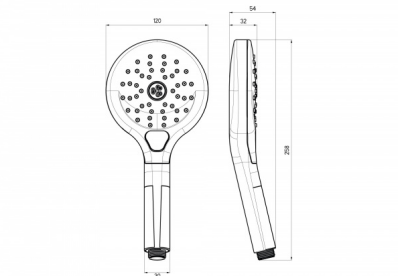

HAND SHOWER AVANTI ROUND 120 3S SWIRL CHROME/WHITE

ADDITIONAL INFORMATION

Color

Chrome/ White

Size

120mm

SKU: BS2550QSN

Categories: [Avanti](#), [Hand Showers](#)

Tags: [Easy-to-clean](#), [Push Button System](#), [Swirl spray](#)

PRODUCT IMAGES

PRODUCT IMAGES

PRODUCT DESCRIPTION

- Minimalistic, timeless, clean design
 - Rounded edges
 - Design white spray plate
 - Ø 120 mm
- New nikles click position button with 3 function sprays: rain, swirl spray and massage
- Nikles “Easy-to-Clean” technology
 - Energy saving
 - 9 l/min. flow limiter

ADDITIONAL INFORMATION

Color	Chrome/ White
Size	120mm