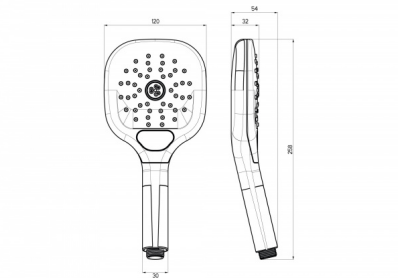

### ADDITIONAL INFORMATION

**Color**

Chrome/ White

**Size**

120mm

**SKU:** BS2605QSN

**Categories:** [Avanti](#), [Hand Showers](#)

**Tags:** [Easy-to-clean](#), [Push Button System](#), [Swirl spray](#)

## PRODUCT DESCRIPTION

- Minimalistic, timeless, clean design
  - Rounded edges
  - Design white spray plate
    - Ø 120 mm
- New nikles click position button with 3 function sprays: rain, swirl spray and massage
- Nikles “Easy-to-Clean” technology
  - Energy saving
  - 9 l/min. flow limiter

## ADDITIONAL INFORMATION

<b>Color</b>	Chrome/ White
<b>Size</b>	120mm