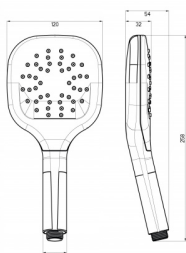

PRODUCT IMAGES