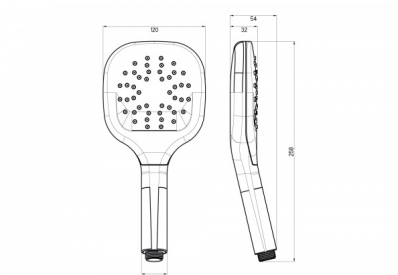

### ADDITIONAL INFORMATION

**Color** Chrome/ White  
**Size** 120mm

**SKU:** BS2650N

**Categories:** [Avanti](#), [Hand Showers](#)

**Tags:** [Easy-to-clean](#)

## PRODUCT DESCRIPTION

- Minimalistic, timeless, clean design
  - Rounded edges
  - Design white spray plate
    - Ø 120 mm
- Nikles “Easy-to-Clean” technology
  - Energy saving
  - 9 l/min. flow limiter

## ADDITIONAL INFORMATION

<b>Color</b>	Chrome/ White
<b>Size</b>	120mm