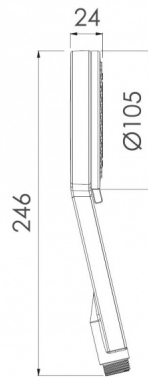

HAND SHOWER FRESH 105 DUO

ADDITIONAL INFORMATION

Color Chrome

Size 105mm

SKU: D0605QDF

Categories: [Fresh](#), [Hand Showers](#)

Tags: [Easy-to-clean](#), [Multi Spray](#)

PRODUCT IMAGES

PRODUCT IMAGES

PRODUCT DESCRIPTION

D0605QDF

- Ultra slim design
- Minimalistic, timeless, clean design
 - Ø 105 mm
- 2 adjustable sprays: rain and massage functions
 - Click-Position System
- Nikles "Easy-to-Clean" technology
 - Energy saving
 - 12 l./min. flow limiter

ADDITIONAL INFORMATION

Color	Chrome
Size	105mm