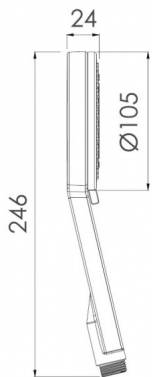

HAND SHOWER FRESH 105 DUO

ADDITIONAL INFORMATION

Color Chrome

Size 105mm

SKU: D0605QDF

Categories: [Fresh](#), [Hand Showers](#)

Tags: [Easy-to-clean](#), [Multi Spray](#)

PRODUCT IMAGES

PRODUCT IMAGES

PRODUCT DESCRIPTION

D0605QDF

- Ultra slim design
- Minimalistic, timeless, clean design
 - Ø 105 mm
- 2 adjustable sprays: rain and massage functions
 - Click-Position System
- Nikles "Easy-to-Clean" technology
 - Energy saving
 - 12 l./min. flow limiter

ADDITIONAL INFORMATION

Color	Chrome
Size	105mm