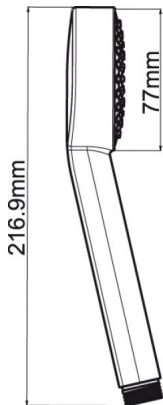

HAND SHOWER FRESH 75 2S SPRAY

ADDITIONAL INFORMATION

Color Chrome
Size 75mm

SKU: D0105QMF

Categories: [Fresh](#), [Hand Showers](#)

Tags: [Click Position System](#), [Easy-to-clean](#)

PRODUCT IMAGES

PRODUCT IMAGES

PRODUCT DESCRIPTION

D0105QMF

- Ultra slim design
- Minimalistic, timeless, clean design
 - Ø 75 mm
- 2 adjustable sprays: rain and massage functions
 - Click-Position System
- Nikles "Easy-to-Clean" technology
 - Energy saving
 - 12 l./min. flow limiter

ADDITIONAL INFORMATION

Color	Chrome
Size	75mm