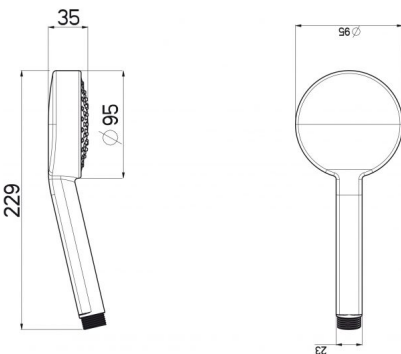

HAND SHOWER FRESH 95 CLEAN

ADDITIONAL INFORMATION

Color Chrome
Size 95mm

SKU: D1205F

Categories: [Fresh](#), [Hand Showers](#)

Tags: [Easy-to-clean](#)

PRODUCT IMAGES

PRODUCT IMAGES

PRODUCT DESCRIPTION

D1205F

- Ultra slim design
- Minimalistic, timeless, clean design
 - Ø 95 mm
- Nikles "Easy-to-Clean" technology
 - Energy saving
 - 12 l./min. flow limiter

ADDITIONAL INFORMATION

Color	Chrome
Size	95mm