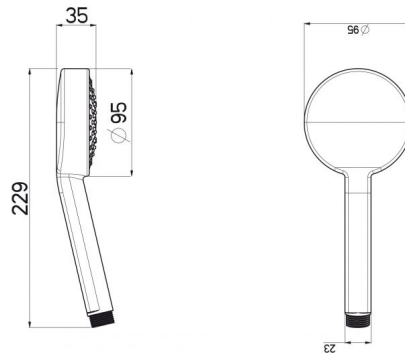

HAND SHOWER FRESH 95 CLEAN

ADDITIONAL INFORMATION

Color Chrome
Size 95mm

SKU: D1205F

Categories: [Fresh](#), [Hand Showers](#)

Tags: [Easy-to-clean](#)

PRODUCT IMAGES

PRODUCT IMAGES

PRODUCT DESCRIPTION

D1205F

- Ultra slim design
- Minimalistic, timeless, clean design
 - Ø 95 mm
- Nikles "Easy-to-Clean" technology
 - Energy saving
 - 12 l./min. flow limiter

ADDITIONAL INFORMATION

Color	Chrome
Size	95mm