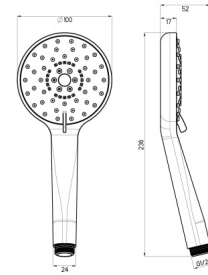

### ADDITIONAL INFORMATION

**Color** Black

**Size** 100mm

**SKU:** D1617QMKN

**Categories:** [Hand Showers](#), [Junior](#)

**Tags:** [Click Position System](#), [Easy-to-clean](#), [Multi Spray](#), [Nikles-Booster-Technology](#)

## PRODUCT DESCRIPTION

- Minimalistic, timeless, clean design
  - Rounded edges
    - Ø 100 mm
  - Flow rate: 9 l/min
- Nikles position lever with 5 function sprays: Rain, Comfort rain with hard rain, Hard rain, Hard rain with massage, Massage
  - Energy saving
  - KTW-BWGL Compliant
    - Black finish

## ADDITIONAL INFORMATION

<b>Color</b>	Black
<b>Size</b>	100mm