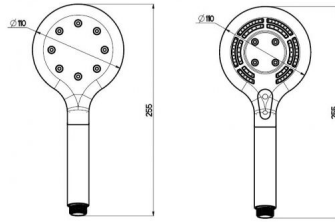

HAND SHOWER PEARL 110 UNO CHROME / WHITE

ADDITIONAL INFORMATION

Color Chrome/ White

Size 110mm

SKU: N/A

Categories: [Hand Showers](#), [Pearl](#)

Tags: [Easy-to-clean](#), [Silk](#)

PRODUCT IMAGES

PRODUCT IMAGES

PRODUCT DESCRIPTION

BS1250N

- Ultra slim design
- Contemporary organic design
 - Ø 110 mm
 - White spray plate
 - Nikles Silk spray
- Nikles "Easy-to-Clean" technology
 - Energy saving
- 12 l./min. flow limiter
 - Chrome / white

ADDITIONAL INFORMATION

| | |
|--------------|---------------|
| Color | Chrome/ White |
| Size | 110mm |