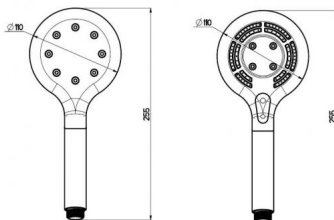

HAND SHOWER PEARL 110 UNO CHROME / WHITE

ADDITIONAL INFORMATION

Color Chrome/ White

Size 110mm

SKU: N/A

Categories: [Hand Showers](#), [Pearl](#)

Tags: [Easy-to-clean](#), [Silk](#)

PRODUCT IMAGES

PRODUCT IMAGES

PRODUCT DESCRIPTION

BS1250N

- Ultra slim design
- Contemporary organic design
 - Ø 110 mm
 - White spray plate
 - Nikles Silk spray
- Nikles "Easy-to-Clean" technology
 - Energy saving
- 12 l./min. flow limiter
 - Chrome / white

ADDITIONAL INFORMATION

| | |
|--------------|---------------|
| Color | Chrome/ White |
| Size | 110mm |