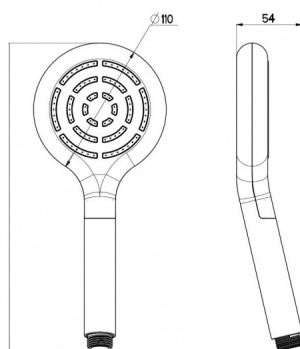

HAND SHOWER PEARL 110 UNO CHROME / WHITE

ADDITIONAL INFORMATION

Color

Chrome/ White

Size

110mm

SKU: N/A

Categories: [Hand Showers](#), [Pearl](#)

Tags: [Easy-to-clean](#)

PRODUCT IMAGES

PRODUCT IMAGES

PRODUCT DESCRIPTION

BS1050N

- Ultra slim design
- Contemporary organic design
 - Ø 110 mm
 - White spray plate
- Nikles "Easy-to-Clean" technology
 - Energy saving
 - 12 l./min. flow limiter
 - Chrome / white

ADDITIONAL INFORMATION

Color	Chrome/ White
Size	110mm