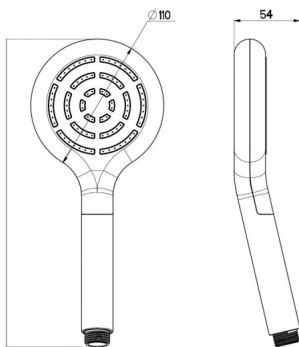

HAND SHOWER PEARL 110 UNO CHROME / WHITE

ADDITIONAL INFORMATION

Color

Chrome/ White

Size

110mm

SKU: N/A

Categories: [Hand Showers](#), [Pearl](#)

Tags: [Easy-to-clean](#)

PRODUCT IMAGES

PRODUCT IMAGES

PRODUCT DESCRIPTION

BS1050N

- Ultra slim design
- Contemporary organic design
 - Ø 110 mm
 - White spray plate
- Nikles "Easy-to-Clean" technology
 - Energy saving
 - 12 l./min. flow limiter
 - Chrome / white

ADDITIONAL INFORMATION

Color	Chrome/ White
Size	110mm