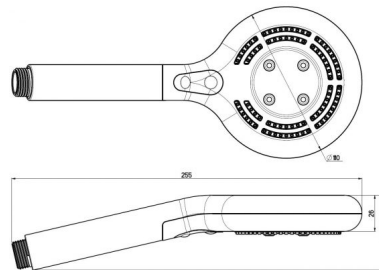

HAND SHOWER PEARL SILK 110 DUO

ADDITIONAL INFORMATION

Color

Chrome

Size

110mm

SKU: BS1205QDN

Categories: [Hand Showers](#), [Pearl](#)

Tags: [Easy-to-clean](#), [Push Button System](#)

PRODUCT IMAGES

PRODUCT IMAGES

PRODUCT DESCRIPTION

BS1205QDN

- Ultra slim design
- Contemporary organic design
 - Ø 110 mm
- 2 adjustable sprays: rain and silk spray functions
 - Nikles "Easy-to-Clean" technology
 - Energy saving
 - 12 l./min. flow limiter

ADDITIONAL INFORMATION

Color	Chrome
Size	110mm