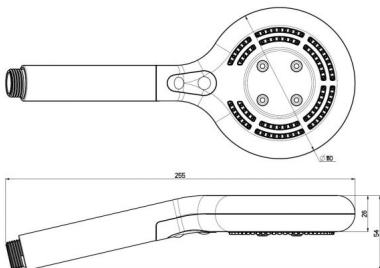

HAND SHOWER PEARL SILK 110 DUO

ADDITIONAL INFORMATION

Color

Chrome

Size

110mm

SKU: BS1205QDN

Categories: [Hand Showers](#), [Pearl](#)

Tags: [Easy-to-clean](#), [Push Button System](#)

PRODUCT IMAGES

PRODUCT IMAGES

PRODUCT DESCRIPTION

BS1205QDN

- Ultra slim design
- Contemporary organic design
 - Ø 110 mm
- 2 adjustable sprays: rain and silk spray functions
 - Nikles "Easy-to-Clean" technology
 - Energy saving
 - 12 l./min. flow limiter

ADDITIONAL INFORMATION

Color	Chrome
Size	110mm