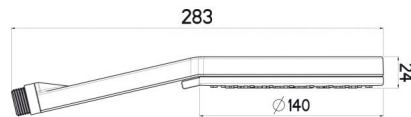

PRODUCT IMAGES

PRODUCT DESCRIPTION

A1805QDN

- Ultra slim design
- Minimalistic, timeless, clean design
  - Design chrome spray plate
    - Ø 140 mm
- Airdrop© technology - with patented air/water mixing system assuring a soft and refreshing shower
  - 2 adjustable sprays: rain and Booster massage functions
    - Click-Position System
- Nikles "Easy-to-Clean" technology
  - Energy saving
  - 12 l./min. flow limiter