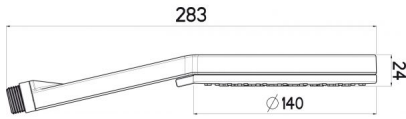

PRODUCT IMAGES

PRODUCT DESCRIPTION

A1805QDN

- Ultra slim design
- Minimalistic, timeless, clean design
  - Design chrome spray plate
    - Ø 140 mm
- Airdrop© technology - with patented air/water mixing system assuring a soft and refreshing shower
  - 2 adjustable sprays: rain and Booster massage functions
    - Click-Position System
- Nikles "Easy-to-Clean" technology
  - Energy saving
  - 12 l./min. flow limiter