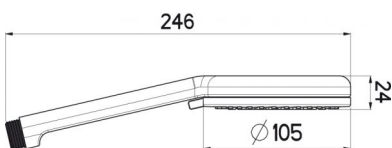

HAND SHOWER PURE SOFT 105 DUO AIRDROP©

ADDITIONAL INFORMATION

Color Chrome

Size 105mm

SKU: N/A

Categories: [Hand Showers](#), [Pure](#)

Tags: [Airdrop](#), [Click Position System](#), [Easy-to-clean](#)

PRODUCT IMAGES

PRODUCT IMAGES

PRODUCT DESCRIPTION

B1705QDN

- Ultra slim design
- Rounded edges
- Design chrome spray plate
 - Ø 105 mm
- Airdrop© technology - with patented air/water mixing system assuring a soft and refreshing shower
 - 2 adjustable sprays: rain and Booster massage functions
 - Click-Position System
- Nikles "Easy-to-Clean" technology
 - Energy saving
 - 12 l./min. flow limiter

ADDITIONAL INFORMATION

Color	Chrome
Size	105mm