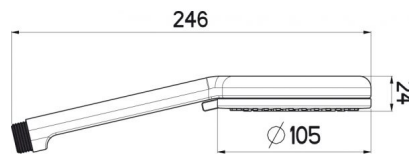

HAND SHOWER PURE SOFT 105 DUO AIRDROP©

ADDITIONAL INFORMATION

Color Chrome

Size 105mm

SKU: N/A

Categories: [Hand Showers](#), [Pure](#)

Tags: [Airdrop](#), [Click Position System](#), [Easy-to-clean](#)

PRODUCT IMAGES

PRODUCT IMAGES

PRODUCT DESCRIPTION

B1705QDN

- Ultra slim design
- Rounded edges
- Design chrome spray plate
 - Ø 105 mm
- Airdrop© technology - with patented air/water mixing system assuring a soft and refreshing shower
 - 2 adjustable sprays: rain and Booster massage functions
 - Click-Position System
- Nikles "Easy-to-Clean" technology
 - Energy saving
 - 12 l./min. flow limiter

ADDITIONAL INFORMATION

Color	Chrome
Size	105mm