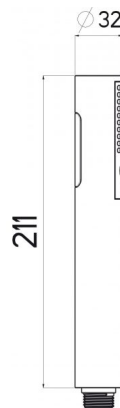

HAND SHOWER STILO DUO

ADDITIONAL INFORMATION

Color

Chrome

SKU: A0905N

Categories: [Hand Showers](#)

Tags: [Easy-to-clean](#), [Nikles-Booster-Technology](#)

PRODUCT IMAGES

PRODUCT IMAGES

PRODUCT DESCRIPTION

A0905N

- Straight, clean, smooth, cylindrical design
 - Ø 32 x 180 mm
 - Wide angle spray plate
- 2 adjustable sprays: rain and Booster massage functions
 - Nikles "Easy-to-Clean" technology
 - Energy saving
 - 12 l./min. flow limiter