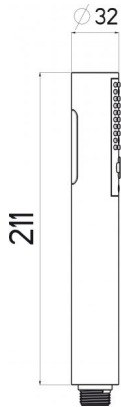

HAND SHOWER STILO DUO

ADDITIONAL INFORMATION

Color

Chrome

SKU: A0905N

Categories: [Hand Showers](#)

Tags: [Easy-to-clean](#), [Nikles-Booster-Technology](#)

PRODUCT IMAGES

PRODUCT IMAGES

PRODUCT DESCRIPTION

A0905N

- Straight, clean, smooth, cylindrical design
 - Ø 32 x 180 mm
 - Wide angle spray plate
- 2 adjustable sprays: rain and Booster massage functions
 - Nikles "Easy-to-Clean" technology
 - Energy saving
 - 12 l./min. flow limiter