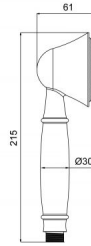

PRODUCT DESCRIPTION

A0705N

- Intelligent water distribution resulting in minimal water consumption while maintaining excellent comfort
  - Classical design
  - Ø 75 mm
- Nikles "Easy-to-Clean" technology
  - Energy saving
  - 12 l./min. flow limiter

ADDITIONAL INFORMATION

Color	Chrome
Size	75mm