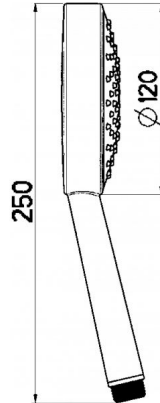

HAND SHOWER XL TECHNO 120 4S BLADE

ADDITIONAL INFORMATION

Color Chrome

Size 120mm

SKU: A2805QBN

Categories: [Architect](#), [Hand Showers](#)

Tags: [Click Position System](#), [Easy-to-clean](#)

PRODUCT IMAGES

PRODUCT IMAGES

PRODUCT DESCRIPTION

A2805QBN

- Minimalistic design
- Intelligent water distribution resulting in minimal water consumption while maintaining excellent shower comfort
 - Ø 120 mm
- 4 adjustable sprays: rain, air, Booster massage and cascade functions
 - Click-Position System
- Nikles "Easy-to-Clean" technology
 - Energy saving
 - 12 l./min. flow limiter

ADDITIONAL INFORMATION

Color	Chrome
Size	120mm