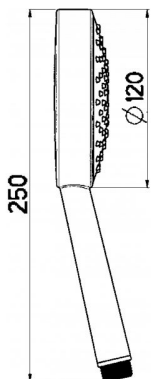

HAND SHOWER XL TECHNO 120 4S BLADE

ADDITIONAL INFORMATION

Color Chrome

Size 120mm

SKU: A2805QBN

Categories: [Architect](#), [Hand Showers](#)

Tags: [Click Position System](#), [Easy-to-clean](#)

PRODUCT IMAGES

PRODUCT IMAGES

PRODUCT DESCRIPTION

A2805QBN

- Minimalistic design
- Intelligent water distribution resulting in minimal water consumption while maintaining excellent shower comfort
 - Ø 120 mm
- 4 adjustable sprays: rain, air, Booster massage and cascade functions
 - Click-Position System
- Nikles "Easy-to-Clean" technology
 - Energy saving
 - 12 l./min. flow limiter

ADDITIONAL INFORMATION

Color	Chrome
Size	120mm