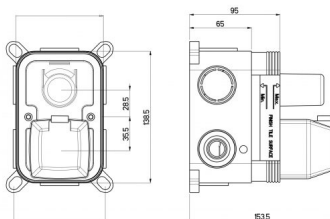

### PRODUCT DESCRIPTION

FCD.01.500.00N

- Installation kit for concealed shower faucet Architect 2 ways

- 12l/min. flow limiter