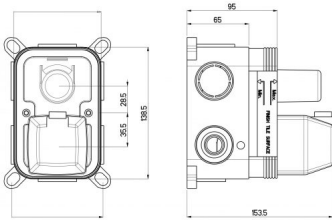

INSTALLATION KIT FOR CONCEALED SHOWER FAUCET ARCHITECT

SKU: N/A

Categories: [Accessoires](#)

PRODUCT IMAGES

PRODUCT IMAGES

PRODUCT DESCRIPTION

FCD.01.500.00N

- Installation kit for concealed shower faucet Architect 2 ways