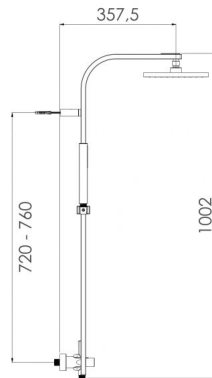

PRODUCT IMAGES

PRODUCT DESCRIPTION

B71.37.481.05N

System - Architect:

- Patented telescopic wall connection M1/2" $\pm 4\text{mm}$, $\pm 2.5^\circ$
- 3-way diverter: shower head, hand shower or combined shower head and hand shower
  - High resistance slide bar
- Adjustable distance between wall mounts

Shower head:

- Minimalistic, timeless, clean design
  - 200 x 200 mm
- Intelligent water distribution resulting in minimal water consumption while maintaining excellent shower comfort
  - Nikles "Easy-to-Clean" technology
    - Energy saving
    - 12 l./min. flow limiter
      - Adjustable