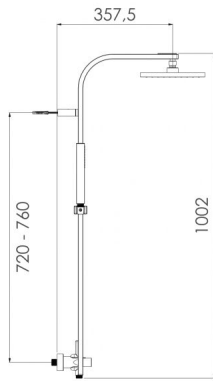

PRODUCT IMAGES

PRODUCT DESCRIPTION

B71.37.481.05N

System - Architect:

- Patented telescopic wall connection M1/2" $\pm 4\text{mm}$, $\pm 2.5^\circ$
- 3-way diverter: shower head, hand shower or combined shower head and hand shower
  - High resistance slide bar
- Adjustable distance between wall mounts

Shower head:

- Minimalistic, timeless, clean design
  - 200 x 200 mm
- Intelligent water distribution resulting in minimal water consumption while maintaining excellent shower comfort
  - Nikles "Easy-to-Clean" technology
    - Energy saving
    - 12 l./min. flow limiter
      - Adjustable