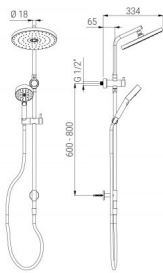

### ADDITIONAL INFORMATION

**Color** Chrome  
**Size** 100mm, 250mm

**SKU:** A73WD.80.67W.05N

**Categories:** [Shower Systems](#), [Techno](#), [Techno](#)

**Tags:** [Airdrop](#), [Easy-to-clean](#), [Multi Spray](#), [Nikles-Booster-Technology](#), [Push Button System](#), [Silk](#)

**PRODUCT IMAGES****PRODUCT IMAGES****PRODUCT DESCRIPTION**

- Angled shower head bar
  - Ø 18 mm slide bar
- Minimalistic slider with grip pin
  - Top water inlet
  - 2-way diverter
  - Extra wide escutcheon
- Techno 250 mm Airdrop© shower head
- Techno hand shower with 3 function sprays
  - Chrome finish

**ADDITIONAL INFORMATION****Color**

Chrome

**Size**

100mm, 250mm