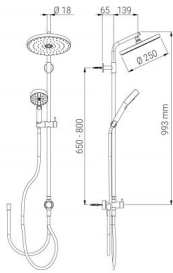

KIT SYSTEM 6 TECHNO 18 MATTE BLACK

ADDITIONAL INFORMATION

Color Black
Size 100mm, 250mm

SKU: A73MS.80.67W.07N

Categories: [Shower Systems](#), [Techno](#), [Techno](#)

Tags: [Airdrop](#), [Easy-to-clean](#), [Multi Spray](#), [Nikles-Booster-Technology](#), [Push Button System](#), [Silk](#)

PRODUCT IMAGES

PRODUCT IMAGES

PRODUCT DESCRIPTION

- Angled shower head bar
 - Ø 18 mm slide bar
- Minimalistic slider with grip pin
 - 2-way diverter
 - Extra wide escutcheon
- Techno 250 mm Airdrop© shower head
- Techno hand shower with 3 function sprays
 - Matte black finish

ADDITIONAL INFORMATION

Color	Black
Size	100mm, 250mm