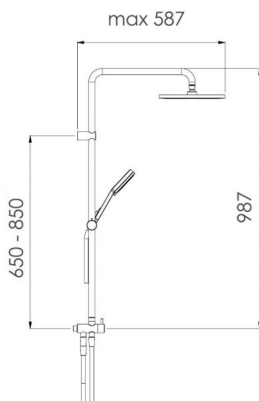

PRODUCT IMAGES