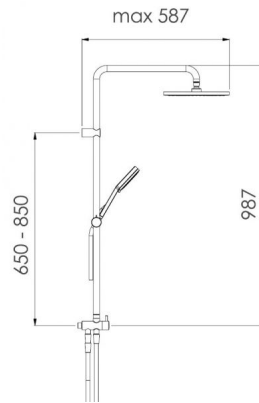

PRODUCT DESCRIPTION

D55MS.62.D16.05N

System:

- Connection to existing taps or wall connection elbow
- 3-way diverter: shower head, hand shower or combined shower head and hand shower
  - High resistance slide bar
- Adjustable distance between wall mounts

Shower head:

- Minimalistic, timeless, clean design
  - Ø 250 mm

- Intelligent water distribution resulting in minimal water consumption while maintaining excellent shower comfort

- Nikles "Easy-to-Clean" technology
  - Energy saving
  - 12 l./min. flow limiter
    - Adjustable

Hand shower:

- Ultra slim design
- Minimalistic, timeless, clean design
  - Ø 105 mm
- 2 adjustable sprays: rain and massage functions
  - Click-Position System
- Nikles "Easy-to-Clean" technology
  - Energy saving
  - 12 l./min. flow limiter

Shower hose:

- 150 cm hose
- Swivel connection EN 1113