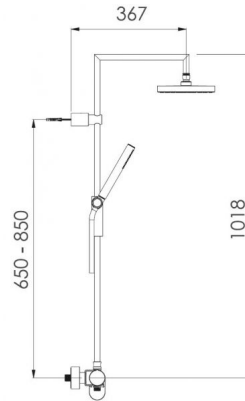

PRODUCT IMAGES

PRODUCT DESCRIPTION

A72SL.62.53D.05N

Thermostatic - Style:

- Thermostatic single lever mixer DN 15 G 1/2 for wall mounting
- Feel cool: Nikles safety housing in ABS with scalding protection
 - High quality single lever cartridge
- Easy selector: 35 mm., high quality, ceramic, 2-way dynamic diverter
 - S-connections

Shower head:

- Minimalistic, timeless, clean design
 - Ø 250 mm

- Intelligent water distribution resulting in minimal water consumption while maintaining excellent shower comfort

- Nikles "Easy-to-Clean" technology
 - Energy saving
 - 12 l./min. flow limiter
 - Adjustable

Hand shower:

- Contemporary organic design
 - Rounded edges
- Design chrome spray plate
 - Ø 110 mm
- 2 adjustable sprays: rain and massage functions
 - Push-button System
- Nikles "Easy-to-Clean" technology

- Energy saving
 - 12 l./min. flow limiter
- Shower hose:**
- 150 cm hose
 - Swivel connection EN 1113

ADDITIONAL INFORMATION

Color

Chrome