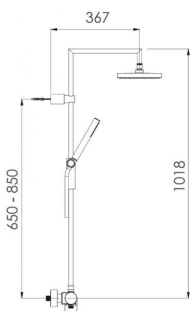

PRODUCT IMAGES

PRODUCT DESCRIPTION

A72SL.62.53D.05N

Thermostatic - Style:

- Thermostatic single lever mixer DN 15 G 1/2 for wall mounting
- Feel cool: Nikles safety housing in ABS with scalding protection
 - High quality single lever cartridge
- Easy selector: 35 mm., high quality, ceramic, 2-way dynamic diverter
 - S-connections

Shower head:

- Minimalistic, timeless, clean design
 - Ø 250 mm

- Intelligent water distribution resulting in minimal water consumption while maintaining excellent shower comfort

- Nikles "Easy-to-Clean" technology
 - Energy saving
 - 12 l./min. flow limiter
 - Adjustable

Hand shower:

- Contemporary organic design
 - Rounded edges
- Design chrome spray plate
 - Ø 110 mm
- 2 adjustable sprays: rain and massage functions
 - Push-button System
- Nikles "Easy-to-Clean" technology

- Energy saving
 - 12 l./min. flow limiter
- Shower hose:**
- 150 cm hose
 - Swivel connection EN 1113

ADDITIONAL INFORMATION

Color

Chrome