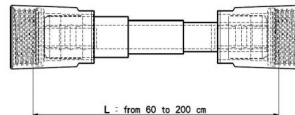

PRODUCT IMAGES

PLASTIC SHOWER HOSE, REINFORCED WITH FABRIC, PVC FREE

ADDITIONAL INFORMATION

SKU: S14

Categories: [Shower Hoses](#)

PRODUCT IMAGES

PRODUCT DESCRIPTION

S14

- Plastic shower hose reinforced with 5-layer, polyester yarn (braided polyester)
 - DIN EN 1113 certified
 - Antibacterial
 - Ø 8 x 14.8 mm
- Connection: ½" swivel cone x ½" conical nut

PLASTIC SHOWER HOSE, REINFORCED WITH FABRIC, PVC