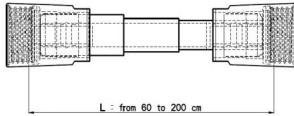

PRODUCT IMAGES

PLASTIC SHOWER HOSE, REINFORCED WITH FABRIC, PVC FREE

ADDITIONAL INFORMATION

SKU: S14

Categories: [Shower Hoses](#)

PRODUCT IMAGES

PRODUCT DESCRIPTION

S14

- Plastic shower hose reinforced with 5-layer, polyester yarn (braided polyester)
 - DIN EN 1113 certified
 - Antibacterial
 - Ø 8 x 14.8 mm
- Connection: ½" swivel cone x ½" conical nut

PLASTIC SHOWER HOSE, REINFORCED WITH FABRIC, PVC