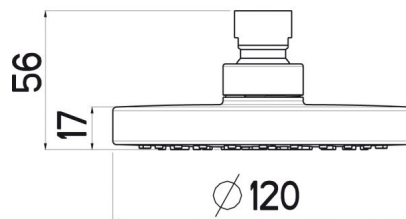

**PRODUCT IMAGES**

**PURE 120 SHOWER HEAD**

**ADDITIONAL INFORMATION**

**Color** Chrome

**Size** 120mm

**SKU:** N/A

**Categories:** [Head Showers](#), [Pure](#)

**Tags:** [Easy-to-clean](#)

**PRODUCT IMAGES**

**PRODUCT DESCRIPTION**

B3505N

- Ultra slim design
- Minimalistic, timeless, clean design

- Design chrome spray plate
  - Ø 120 mm
- Airdrop© technology - with patented air/water mixing system assuring a soft and refreshing shower
  - Nikles "Easy-to-Clean" technology
    - Energy saving
    - 12 l./min. flow limiter
      - Adjustable
    - Without shower arm

### **ADDITIONAL INFORMATION**

<b>Color</b>	Chrome
<b>Size</b>	120mm