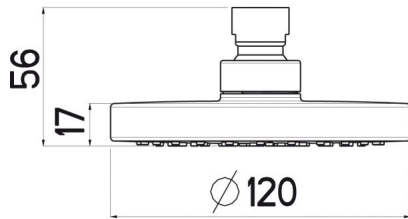

**PRODUCT IMAGES**

**PURE 120 SHOWER HEAD**

**ADDITIONAL INFORMATION**

**Color** Chrome

**Size** 120mm

**SKU:** N/A

**Categories:** [Head Showers](#), [Pure](#)

**Tags:** [Easy-to-clean](#)

**PRODUCT IMAGES**

**PRODUCT DESCRIPTION**

B3505N

- Ultra slim design
- Minimalistic, timeless, clean design

- Design chrome spray plate
  - Ø 120 mm
- Airdrop© technology - with patented air/water mixing system assuring a soft and refreshing shower
  - Nikles "Easy-to-Clean" technology
    - Energy saving
    - 12 l./min. flow limiter
      - Adjustable
    - Without shower arm

### **ADDITIONAL INFORMATION**

<b>Color</b>	Chrome
<b>Size</b>	120mm