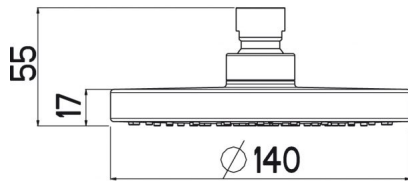

**PRODUCT IMAGES**

**PURE 140 SHOWER HEAD**

**ADDITIONAL INFORMATION**

**Color** Chrome

**Size** 140mm

**SKU:** A3205N

**Categories:** [Head Showers](#), [Pure](#)

**Tags:** [Easy-to-clean](#), [Nikles-Booster-Technology](#)

**PRODUCT IMAGES**

**PRODUCT DESCRIPTION**

A3205N

- Ultra slim design
- Minimalistic, timeless, clean design
  - Design chrome spray plate
  - Ø 140 mm

- Airdrop© technology - with patented air/water mixing system assuring a soft and refreshing shower
  - Nikles "Easy-to-Clean" technology
    - Energy saving
  - 12 l./min. flow limiter
    - Adjustable
  - Without shower arm

### **ADDITIONAL INFORMATION**

<b>Color</b>	Chrome
<b>Size</b>	140mm