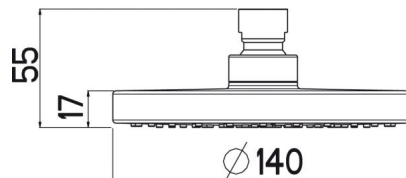

**PRODUCT IMAGES**

**PURE 140 SHOWER HEAD**

**ADDITIONAL INFORMATION**

**Color** Chrome

**Size** 140mm

**SKU:** A3205N

**Categories:** [Head Showers](#), [Pure](#)

**Tags:** [Easy-to-clean](#), [Nikles-Booster-Technology](#)

**PRODUCT IMAGES**

**PRODUCT DESCRIPTION**

A3205N

- Ultra slim design
- Minimalistic, timeless, clean design
  - Design chrome spray plate
  - Ø 140 mm

- Airdrop© technology - with patented air/water mixing system assuring a soft and refreshing shower
  - Nikles "Easy-to-Clean" technology
    - Energy saving
  - 12 l./min. flow limiter
    - Adjustable
  - Without shower arm

### **ADDITIONAL INFORMATION**

<b>Color</b>	Chrome
<b>Size</b>	140mm