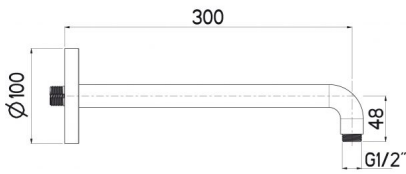

SHOWER ARM XL 24 300 MM REINFORCED

ADDITIONAL INFORMATION

PRODUCT IMAGES

Color Chrome

Size 300mm

SKU: A48.R30.000.05N

Categories: [Shower Arms](#)

PRODUCT IMAGES

PRODUCT DESCRIPTION

A48.R30.000.05N

- 300 mm
- Ø 24 mm
- 90°
- Suitable for all Nikles shower heads except A5005N model
- Reinforced model with anchors

ADDITIONAL INFORMATION

Color	Chrome
Size	300mm