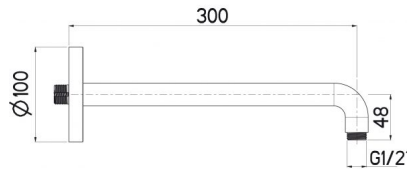

SHOWER ARM XL 24 300 MM REINFORCED

ADDITIONAL INFORMATION

PRODUCT IMAGES

Color Chrome

Size 300mm

SKU: A48.R30.000.05N

Categories: [Shower Arms](#)

PRODUCT IMAGES

PRODUCT DESCRIPTION

A48.R30.000.05N

- 300 mm
- Ø 24 mm
- 90°
- Suitable for all Nikles shower heads except A5005N model
- Reinforced model with anchors

ADDITIONAL INFORMATION

Color	Chrome
Size	300mm