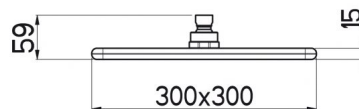

SHOWER HEAD INFINITY SQUARE 300

PRODUCT IMAGES

ADDITIONAL INFORMATION

Color Chrome

Size 300mm

SKU: BY300Q05N

Categories: [Head Showers](#), [Infinity](#)

Tags: [Airdrop](#), [Easy-to-clean](#)

PRODUCT IMAGES

PRODUCT DESCRIPTION

BY300Q05N

- Timeless, organic design
- 300 x 300 mm diameter rain spray
 - Intelligent water distribution
- Nikles "Easy-to-Clean" technology
- Standard swivel connection G1/2 for easy installation (NPT available)

- 12 l./min. flow limiter

ADDITIONAL INFORMATION

Color	Chrome
Size	300mm