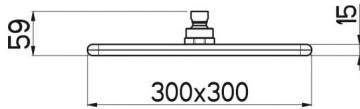

SHOWER HEAD INFINITY SQUARE 300

PRODUCT IMAGES

ADDITIONAL INFORMATION

Color Chrome

Size 300mm

SKU: BY300Q05N

Categories: [Head Showers](#), [Infinity](#)

Tags: [Airdrop](#), [Easy-to-clean](#)

PRODUCT IMAGES

PRODUCT DESCRIPTION

BY300Q05N

- Timeless, organic design
- 300 x 300 mm diameter rain spray
 - Intelligent water distribution
- Nikles "Easy-to-Clean" technology
- Standard swivel connection G1/2 for easy installation (NPT available)

- 12 l./min. flow limiter

ADDITIONAL INFORMATION

Color	Chrome
Size	300mm