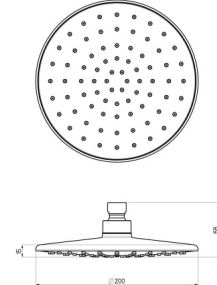

PRODUCT IMAGES

SHOWER HEAD JUNIOR 200 CLEAN BLACK

ADDITIONAL INFORMATION

Size 200mm

Color Black

SKU: N/A

Categories: [Head Showers](#), [Junior](#)

Tags: [Easy-to-clean](#)

PRODUCT IMAGES

PRODUCT DESCRIPTION

- Minimalistic, timeless, clean design
 - Ø 200 mm
- Intelligent water distribution resulting in minimal water consumption while maintaining excellent shower comfort
- Nikles “Easy-to-Clean” technology
 - Energy saving
- Flow rate: 9 l/min • Adjustable
 - Without shower arm
 - KTW-BWGL Compliant

- Black finish

ADDITIONAL INFORMATION

Size	200mm
Color	Black