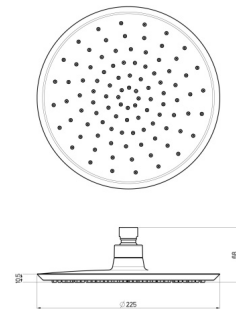

PRODUCT IMAGES

SHOWER HEAD JUNIOR 225 CLEAN CHROME/WHITE

ADDITIONAL INFORMATION

Size 225

Color Chrome/ White

SKU: D4350N

Categories: [Head Showers](#), [Junior](#)

Tags: [Easy-to-clean](#)

PRODUCT IMAGES

PRODUCT DESCRIPTION

- Minimalistic, timeless, clean design
 - Ø 225 mm
- Intelligent water distribution resulting in minimal water consumption while maintaining excellent shower comfort
- Nikles “Easy-to-Clean” technology
 - Energy saving
- Flow rate: 9 l/min • Adjustable
 - Without shower arm
 - Chrome/white finish

ADDITIONAL INFORMATION

Size	225
Color	Chrome/ White