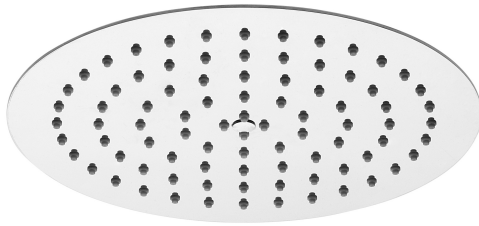

SHOWER HEAD PIANO ROUND 250 ECO CHROME

ADDITIONAL INFORMATION

Color Chrome

Size 250mm

SKU: BP250T05EN

Categories: [Head Showers](#), [Nikles ECO](#), [Piano](#)

Tags: [Easy-to-clean](#), [Nikles ECO](#), [Saving Water + Energy](#)

PRODUCT IMAGES

PRODUCT IMAGES

PRODUCT DESCRIPTION

- Timeless, organic design
 - Ø 250 mm
 - Droplless function
- Nikles “Easy-to-Clean” technology
 - **Flow rate: 6 l/min**
- Intelligent water distribution resulting in minimal water consumption while maintaining excellent shower comfort
 - Adjustable

ADDITIONAL INFORMATION

Color	Chrome
Size	250mm