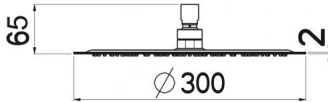

SHOWER HEAD PIANO ROUND 300 HIGHLY GLOSS STAINLESS STEEL

ADDITIONAL INFORMATION

PRODUCT IMAGES

Color

Chrome

Size

300mm

SKU: BP300T05N

Categories: [Head Showers](#), [Piano](#)

Tags: [Airdrop](#), [Easy-to-clean](#)

PRODUCT IMAGES

PRODUCT DESCRIPTION

BP300T05N

- Ultra flat design
- Minimalistic, timeless, clean design
 - Ø 300 mm
- Intelligent water distribution resulting in minimal water consumption while maintaining excellent shower comfort
- Nikles "Easy-to-Clean" technology

ADDITIONAL INFORMATION

Color	Chrome
Size	300mm