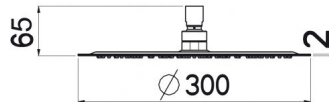

SHOWER HEAD PIANO ROUND 300 HIGHLY GLOSS STAINLESS STEEL

ADDITIONAL INFORMATION

PRODUCT IMAGES

Color

Chrome

Size

300mm

SKU: BP300T05N

Categories: [Head Showers](#), [Piano](#)

Tags: [Airdrop](#), [Easy-to-clean](#)

PRODUCT IMAGES

PRODUCT DESCRIPTION

BP300T05N

- Ultra flat design
- Minimalistic, timeless, clean design
 - Ø 300 mm
- Intelligent water distribution resulting in minimal water consumption while maintaining excellent shower comfort
- Nikles "Easy-to-Clean" technology

ADDITIONAL INFORMATION

Color	Chrome
Size	300mm