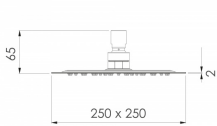

SHOWER HEAD PIANO SQUARE 250 WATERSENSE ECO CHROME

ADDITIONAL INFORMATION

PRODUCT IMAGES

Color Chrome

Size 250mm

SKU: BPW250Q05EN

Categories: [Head Showers](#), [Nikles ECO](#), [Piano](#)

Tags: [Easy-to-clean](#), [Nikles ECO](#), [Saving Water + Energy](#)

PRODUCT IMAGES

PRODUCT DESCRIPTION

- Ultra flat design
- Minimalistic, timeless, clean design
 - 250 x 250 mm
- Nikles “Easy-to-Clean” technology
 - **Flow rate: 6 l/min**
- Intelligent water distribution resulting in minimal water consumption while maintaining excellent shower comfort
 - Highly gloss stainless steel
 - Adjustable

ADDITIONAL INFORMATION

Color	Chrome
Size	250mm