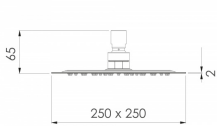

#### PRODUCT IMAGES

**Color** Chrome

**Size** 250mm

**SKU:** BPW250Q05EN

**Categories:** [Head Showers](#), [Nikles ECO](#), [Piano](#)

**Tags:** [Easy-to-clean](#), [Nikles ECO](#), [Saving Water + Energy](#)

#### PRODUCT DESCRIPTION

- Ultra flat design
- Minimalistic, timeless, clean design
  - 250 x 250 mm
- Nikles “Easy-to-Clean” technology
  - **Flow rate: 6 l/min**
- Intelligent water distribution resulting in minimal water consumption while maintaining excellent shower comfort
  - Highly gloss stainless steel
    - Adjustable

## ADDITIONAL INFORMATION

<b>Color</b>	Chrome
<b>Size</b>	250mm