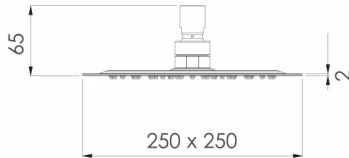

SHOWER HEAD PIANO SQUARE 250 WATERSENSE ECO CHROME

ADDITIONAL INFORMATION

PRODUCT IMAGES

Color Chrome

Size 250mm

SKU: BPW250Q05EN

Categories: [Head Showers](#), [Nikles ECO](#), [Piano](#)

Tags: [Easy-to-clean](#), [Nikles ECO](#), [Saving Water + Energy](#)

PRODUCT IMAGES

PRODUCT DESCRIPTION

- Ultra flat design
- Minimalistic, timeless, clean design
 - 250 x 250 mm
- Nikles “Easy-to-Clean” technology
 - **Flow rate: 6 l/min**
- Intelligent water distribution resulting in minimal water consumption while maintaining excellent shower comfort
 - Highly gloss stainless steel
 - Adjustable

ADDITIONAL INFORMATION

Color	Chrome
Size	250mm