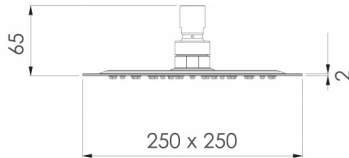

#### PRODUCT IMAGES

**Color** Chrome

**Size** 250mm

**SKU:** BPW250Q05EN

**Categories:** [Head Showers](#), [Nikles ECO](#), [Piano](#)

**Tags:** [Easy-to-clean](#), [Nikles ECO](#), [Saving Water + Energy](#)

#### PRODUCT DESCRIPTION

- Ultra flat design
- Minimalistic, timeless, clean design
  - 250 x 250 mm
- Nikles “Easy-to-Clean” technology
  - **Flow rate: 6 l/min**
- Intelligent water distribution resulting in minimal water consumption while maintaining excellent shower comfort
  - Highly gloss stainless steel
    - Adjustable

## ADDITIONAL INFORMATION

<b>Color</b>	Chrome
<b>Size</b>	250mm