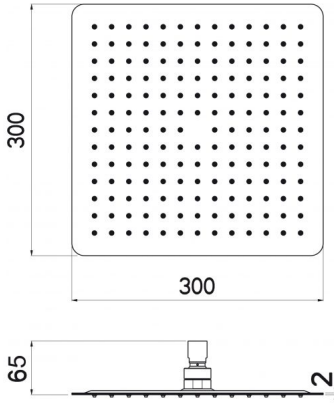

## SHOWER HEAD PIANO SQUARE 300 HIGHLY GLOSS STAINLESS STEEL

#### PRODUCT IMAGES

**Color** Chrome

**Size** 300mm

**SKU:** BP300Q05N

**Categories:** [Head Showers](#), [Piano](#)

**Tags:** [Airdrop](#), [Easy-to-clean](#)

### PRODUCT DESCRIPTION

BP300Q05N

- Ultra flat design
- Minimalistic, timeless, clean design
  - 300mm x 300mm
- Intelligent water distribution resulting in minimal water consumption while maintaining excellent shower comfort
- Nikles "Easy-to-Clean" technology

### **ADDITIONAL INFORMATION**

**Color** Chrome

**Size** 300mm