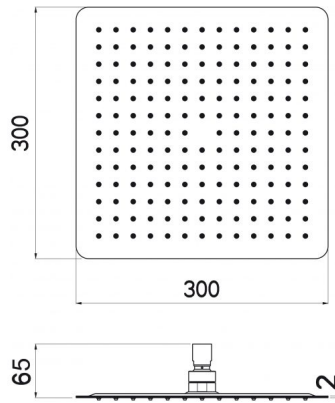

#### PRODUCT IMAGES

**Color** Chrome

**Size** 300mm

**SKU:** BP300Q05N

**Categories:** [Head Showers](#), [Piano](#)

**Tags:** [Airdrop](#), [Easy-to-clean](#)

### PRODUCT DESCRIPTION

BP300Q05N

- Ultra flat design
- Minimalistic, timeless, clean design
  - 300mm x 300mm
- Intelligent water distribution resulting in minimal water consumption while maintaining excellent shower comfort
- Nikles "Easy-to-Clean" technology

### **ADDITIONAL INFORMATION**

**Color** Chrome

**Size** 300mm