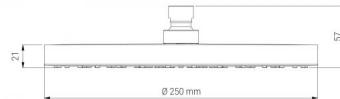

### ADDITIONAL INFORMATION

**Color** Black

**Size** 250mm

**SKU:** BH4007N

**Categories:** [Techno](#)

**Tags:** [Airdrop](#), [Easy-to-clean](#)

## PRODUCT DESCRIPTION

- Contemporary minimalistic design
  - Ø 250 mm
- Airdrop© Technology
  - Easy-to-clean
    - 12 l/min
- Matte black finish

## ADDITIONAL INFORMATION

<b>Color</b>	Black
<b>Size</b>	250mm