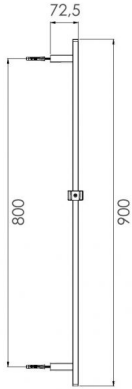

SHOWER KIT MINI PURE

ADDITIONAL INFORMATION

Color

Chrome

SKU: A781.00.481.05N

Categories: [Shower Kits](#)

Tags: [Easy-to-clean](#)

PRODUCT IMAGES

PRODUCT IMAGES

PRODUCT DESCRIPTION

A781.00.431.05N

Hand shower:

- Straight, clean, smooth, cylindrical design
 - Ø 30 x 200 mm
- Wide angle spray plate
- Nikles "Easy-to-Clean" technology
 - Energy saving
 - 12 l./min. flow limiter

Slide bar:

- Pure 90 cm
- Flat, minimalist, timeless, clean design
 - 90 cm
- Ergonomic slider with comfortable click-position system

- High resistance slide bar
- Nikles "Easy-to-Clean" technology
 - Easy installation
- **Shower hose:**
 - 150 cm hose
- Swivel connection EN 1113