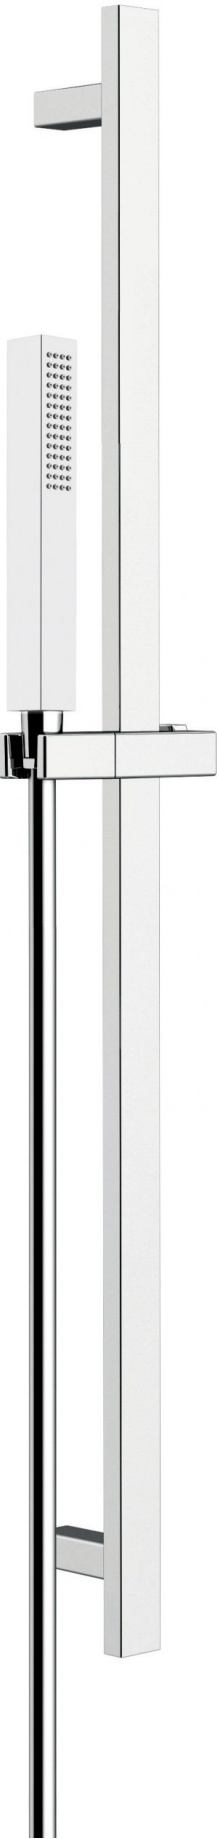

SHOWER KIT MINI PURE

ADDITIONAL INFORMATION

Color

Chrome

SKU: A781.00.481.05N

Categories: [Shower Kits](#)

Tags: [Easy-to-clean](#)

PRODUCT IMAGES

PRODUCT IMAGES

PRODUCT DESCRIPTION

A781.00.431.05N

Hand shower:

- Straight, clean, smooth, cylindrical design
 - Ø 30 x 200 mm
- Wide angle spray plate
- Nikles "Easy-to-Clean" technology
 - Energy saving
 - 12 l./min. flow limiter

Slide bar:

- Pure 90 cm
- Flat, minimalist, timeless, clean design
 - 90 cm
- Ergonomic slider with comfortable click-position system

- High resistance slide bar
- Nikles "Easy-to-Clean" technology
 - Easy installation
- **Shower hose:**
 - 150 cm hose
- Swivel connection EN 1113

ADDITIONAL INFORMATION

Color

Chrome