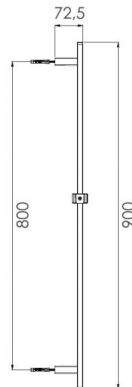

SHOWER KIT MINI PURE

ADDITIONAL INFORMATION

Color

Chrome

SKU: A781.00.481.05N

Categories: [Shower Kits](#)

Tags: [Easy-to-clean](#)

PRODUCT IMAGES

PRODUCT IMAGES

PRODUCT DESCRIPTION

A781.00.431.05N

Hand shower:

- Straight, clean, smooth, cylindrical design
 - Ø 30 x 200 mm
- Wide angle spray plate
- Nikles "Easy-to-Clean" technology
 - Energy saving
 - 12 l./min. flow limiter

Slide bar:

- Pure 90 cm
- Flat, minimalist, timeless, clean design
 - 90 cm
- Ergonomic slider with comfortable click-position system

- High resistance slide bar
- Nikles "Easy-to-Clean" technology
 - Easy installation
- **Shower hose:**
 - 150 cm hose
- Swivel connection EN 1113