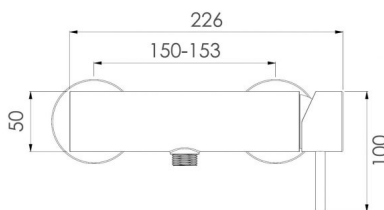

SINGLE LEVER SHOWER MIXER ARCHITECT 1 WAY CARBON

ADDITIONAL INFORMATION

Color

Carbon

SKU: FSL.01.001.51N

Categories: [Faucets](#)

PRODUCT IMAGES

PRODUCT IMAGES

PRODUCT DESCRIPTION

FSL.01.001.51N

- Single lever shower mixer, DN 15 (G ½) for wall mounting
- Feel Cool: Nikles safety housing in ABS with scalding protection

- High quality single lever cartridge
 - S-connections
 - Carbon