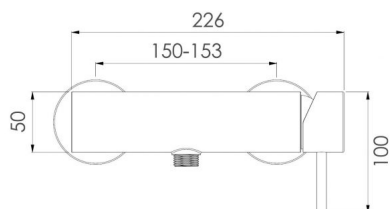

SINGLE LEVER SHOWER MIXER ARCHITECT 1 WAY CARBON

ADDITIONAL INFORMATION

Color

Carbon

SKU: FSL.01.001.51N

Categories: [Faucets](#)

PRODUCT IMAGES

PRODUCT IMAGES

PRODUCT DESCRIPTION

FSL.01.001.51N

- Single lever shower mixer, DN 15 (G ½) for wall mounting
- Feel Cool: Nikles safety housing in ABS with scalding protection

- High quality single lever cartridge
 - S-connections
 - Carbon